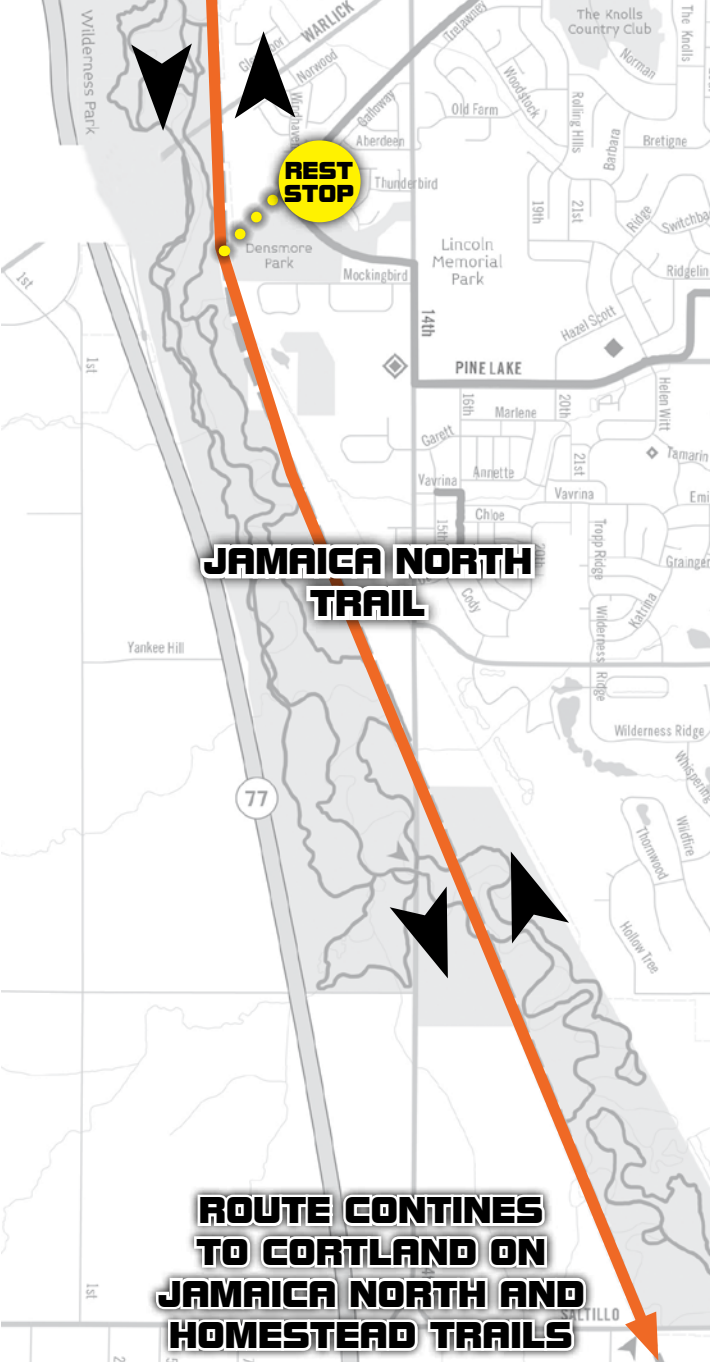

**SV**  
**SPEEDWAY VILLAGE**

**44 MILES**

**ROUTE CONTINES TO CORTLAND ON JAMAICA NORTH AND HOMESTEAD TRAILS**