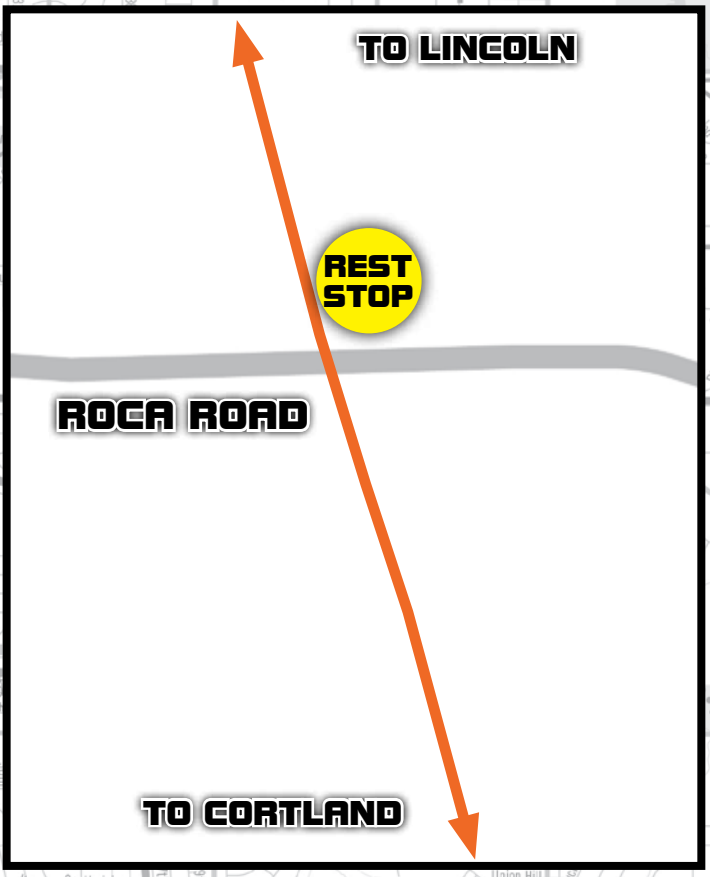

**SV**  
**SPEEDWAY VILLAGE**

**44 MILES**

**ROUTE CONTINES TO CORTLAND ON JAMAICA NORTH AND HOMESTEAD TRAILS**