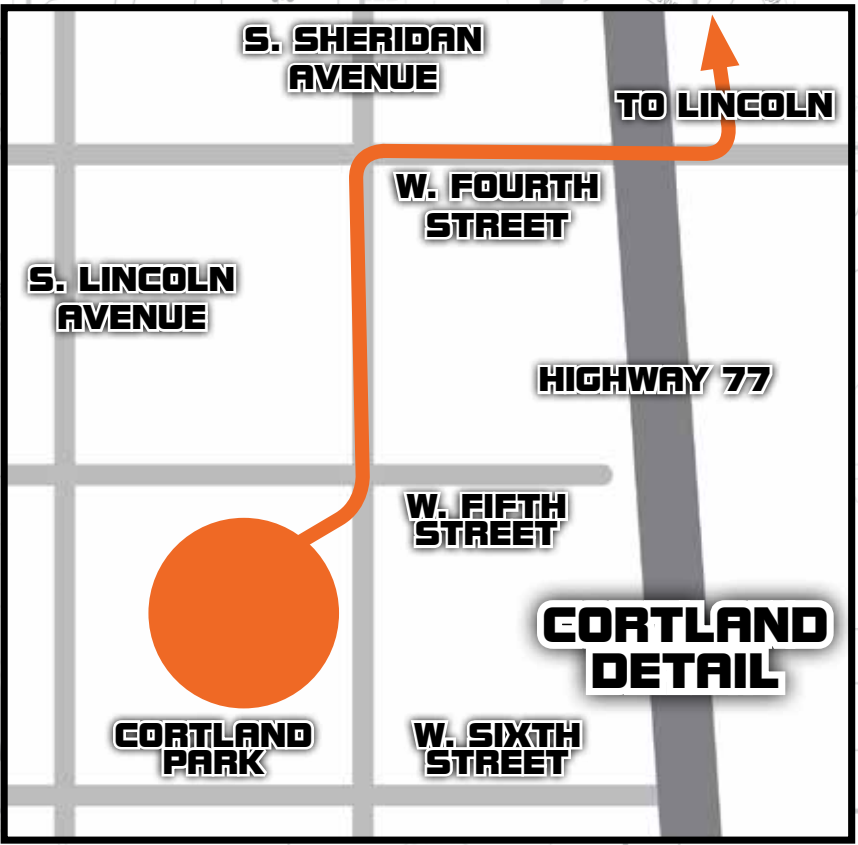

**SV**  
**SPEEDWAY VILLAGE**

**44 MILES**

**ROUTE CONTINES TO CORTLAND ON JAMAICA NORTH AND HOMESTEAD TRAILS**